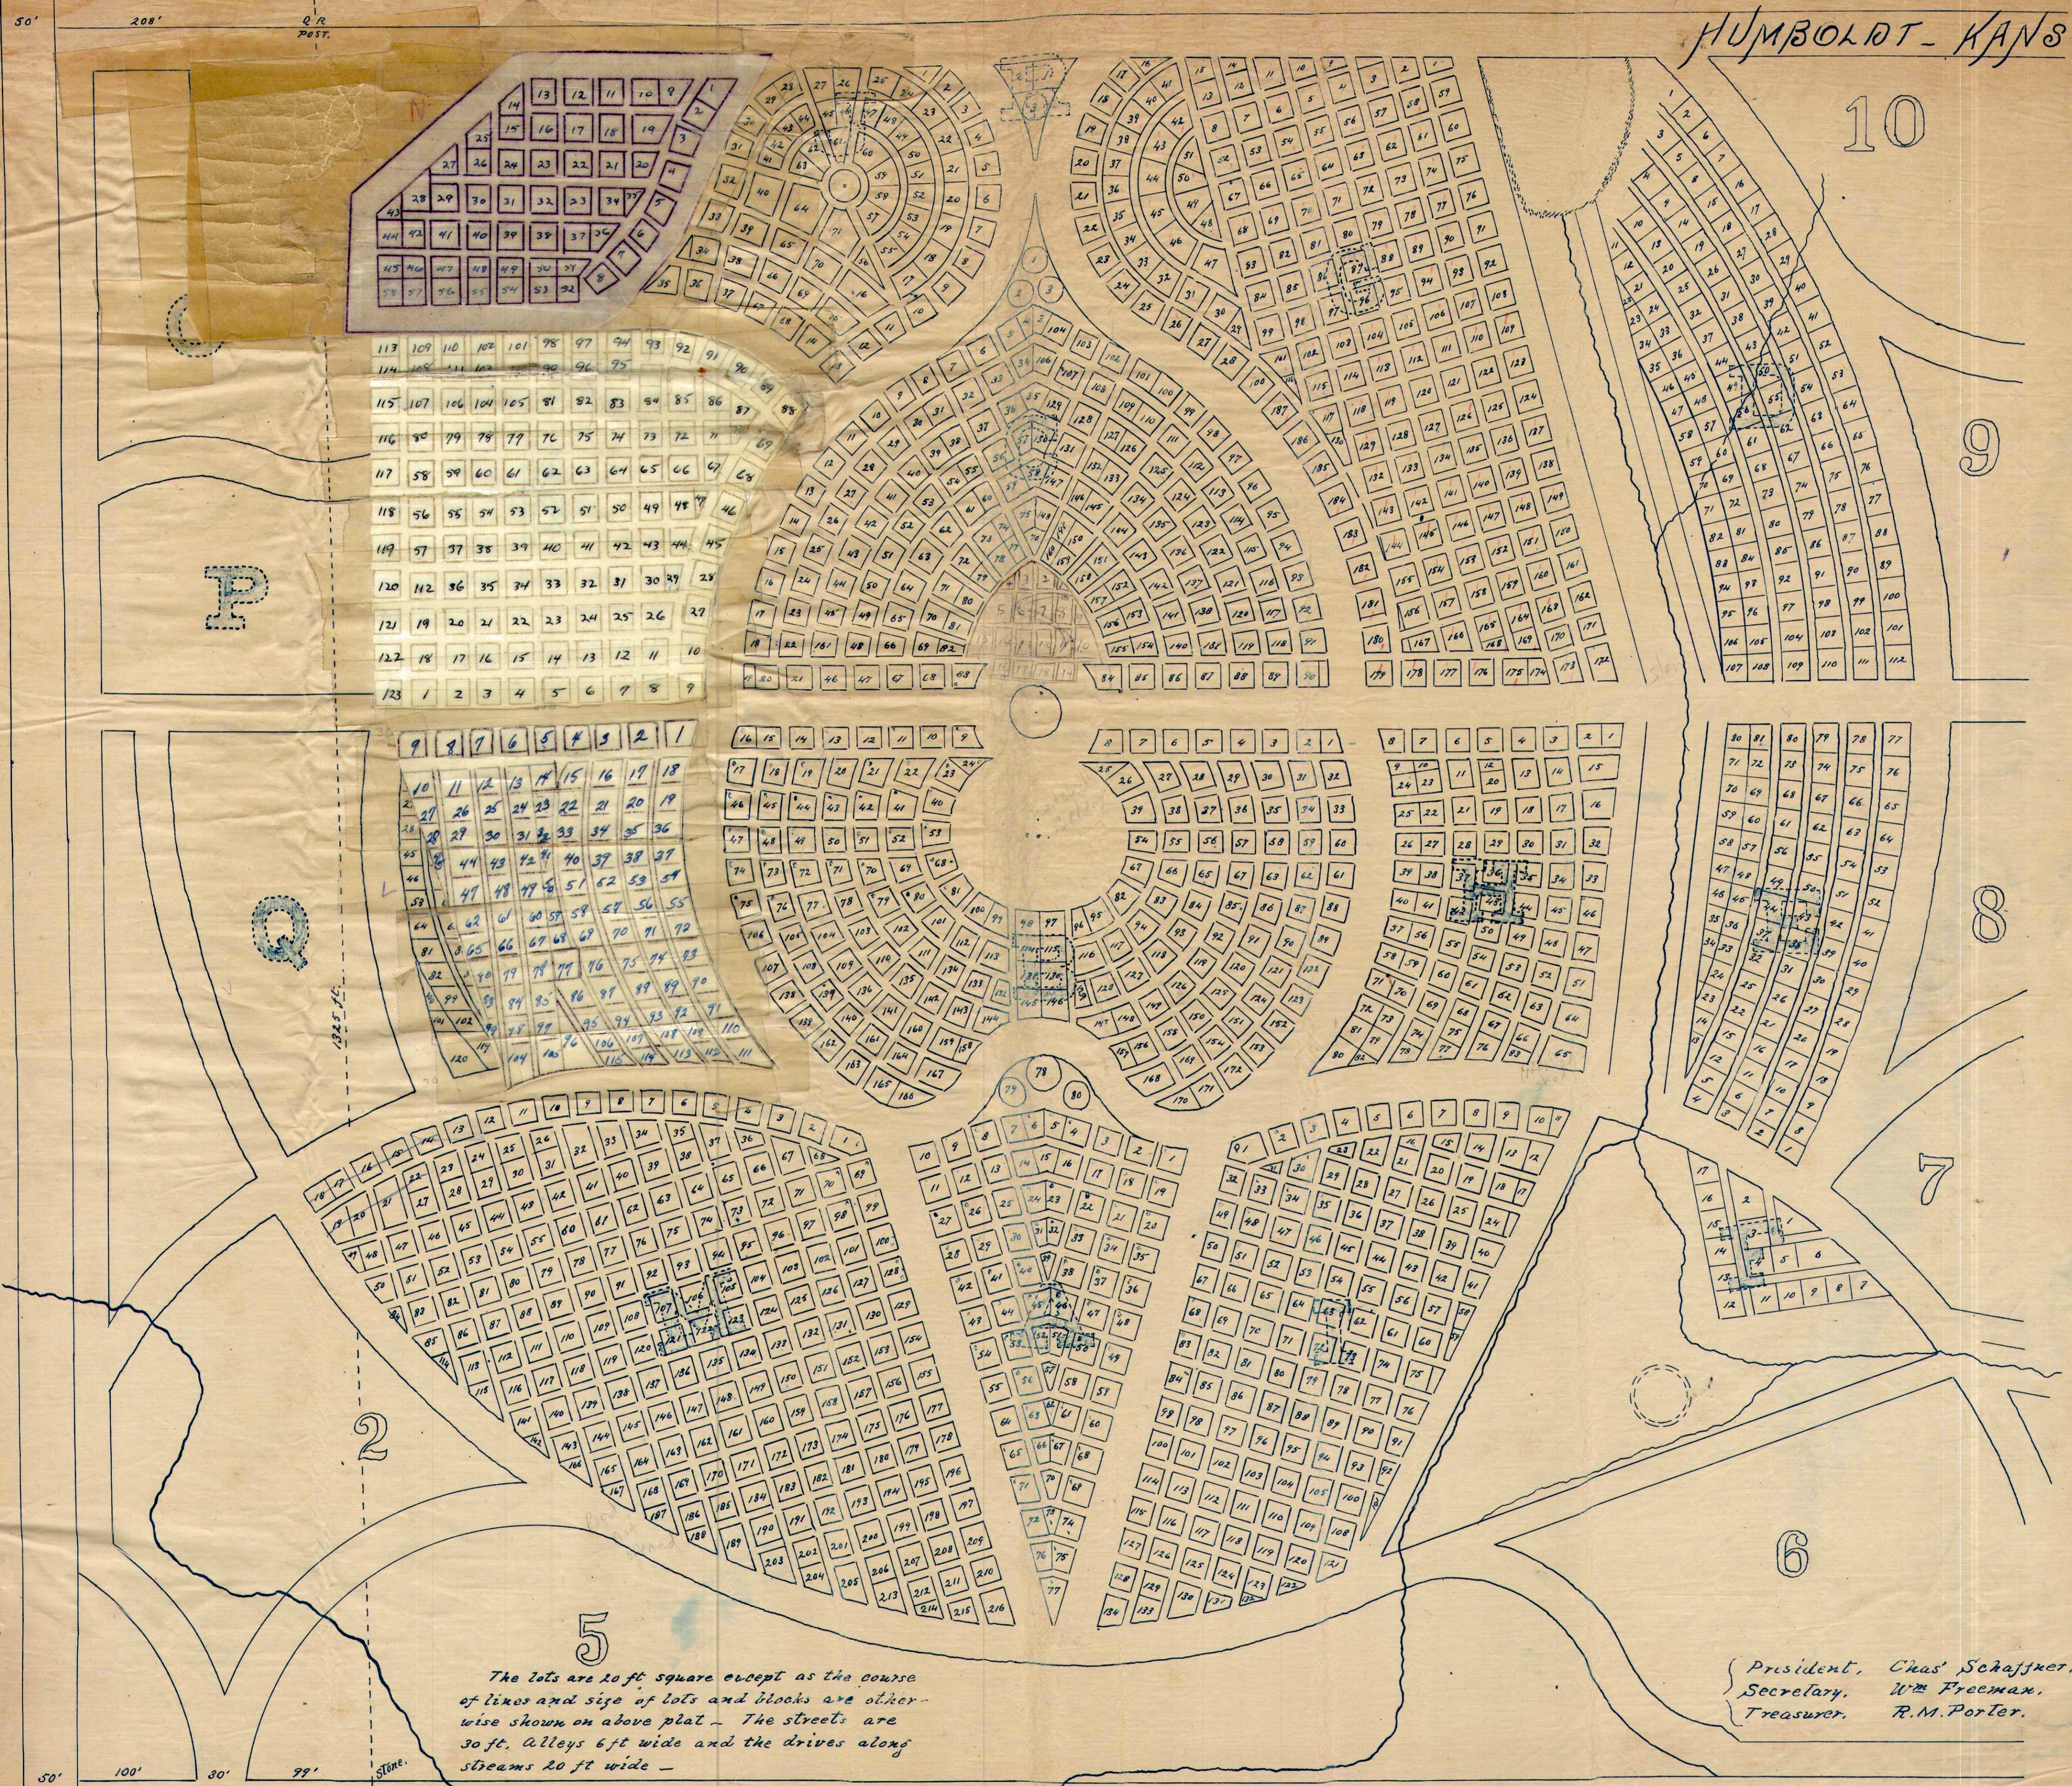

MOUNT HOPE CEMETERY.

HUMBOLDT - KANS.

P

Q

2

5

9

10

8

7

6

The lots are 10 ft square except as the course of lines and size of lots and blocks are otherwise shown on above plat - The streets are 30 ft. Alleys 6 ft wide and the drives along streams 20 ft wide -